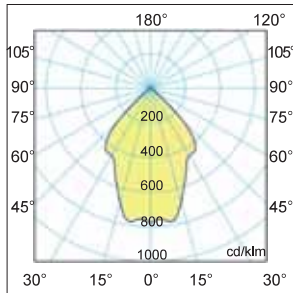

Montaggio a binario - Track mounting

LED Luxxi 320/A - 30W

LED Luxxi 320/B - 27W

LED Luxxi 500 - 80W

LED Luxxi 500 - 105W - 150W

Dati fotometrici - Photometric data

LED Luxxi 460

3000K		80°		Emax	
Ø 3,35 m	2 m			937 lux	
Ø 5,05 m	3 m			416 lux	
Ø 6,71 m	4 m			234 lux	