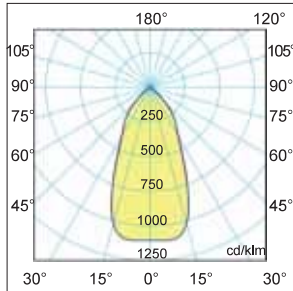

LED Luxxi 320/B

LED Luxxi 320/A

6000K - 3100 Lm		40°		Emax	
Ø 1,45m	2 m			861 lux	
Ø 2,18 m	4 m			215 lux	
Ø 4,36 m	6 m			96 lux	

3000K - 2700 Lm		40°		Emax	
Ø 1,45 m	2 m			750 lux	
Ø 2,18 m	4 m			187 lux	
Ø 4,36 m	6 m			83 lux	

3000K - 3100 Lm		40°		Emax	
Ø 1,45 m	2 m			861 lux	
Ø 2,18 m	4 m			215 lux	
Ø 4,36 m	6 m			96 lux